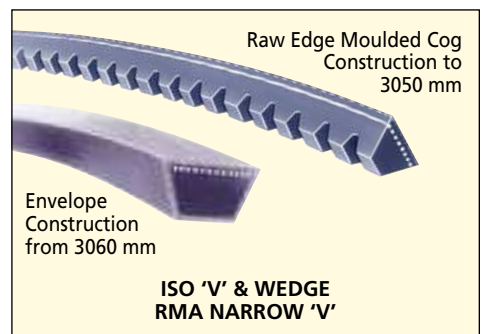

NOTE: The Goodyear (Europe) standard ranges of RMA "3VX/3V" and "5VX/5V" narrow 'V' belts are shown (in brackets) alongside their nearest equivalent ISO specification belts of similar cross section and construction.

The XPZ/SPZ or XPB/SPB belt listed alongside the 3VX/3V or 5VX/5V reference has virtually the same nominal cross section and has a length that will require a centre distance adjustment of no more than 10mm.

Warning: Belts from these two ranges should never be installed together on the same drive.

The 3V1500 is available with no Torque-Flex [ISO] equivalent, as are 5V2500, 5V3000 and all 8V section belts.

[Ld] in square brackets are theoretical equivalents only, and not stock items.

XPB/SPB (5VX/5V)						XPC/SPC		8V			
XPB/SPB Datum Length Ld	Effective Length Le (inches x 10)	XPB/SPB Datum Length Ld	Effective Length Le (inches x 10)	XPB/SPB Datum Length Ld	Effective Length Le (inches x 10)	XPB/SPB Datum Length Ld	Effective Length Le (inches x 10)	XPC/SPC Datum Length Ld	XPC/SPC Datum Length Ld	Effective Length Le (inches x 10)	Effective Length Le (inches x 10)
1250 MC		1800 MC	(5VX 710)	2800 MC		4500		1700 MC	6700	8V 1000	8V 3750
1260 MC	(5VX 500)	1850 MC		2840 MC	(5VX 1120)	4560	(5V 1800)	2000 MC	7100	8V 1060	8V 4000
1270 MC		1900 MC	(5VX 750)	2900 MC		4620		2120 MC	7500	8V 1120	8V 4250
1280 MC		1950 MC		2990 MC	(5VX 1150)	4680		2240 MC	8000	8V 1180	8V 4500
1300 MC		2000 MC		3000 MC	(5VX 1180)	4750		2360 MC	8500	8V 1250	8V 4750
1320 MC		2020 MC	(5VX 800)	3070		4820	(5V 1900)	2500 MC	9000	8V 1320	8V 5000
1340 MC	(5VX 530)	2060 MC		3150		5000		2650 MC	9500	8V 1400	8V 5600
1375 MC		2120 MC		3170	(5V 1250)	5070	(5V 2000)	2800 MC	10000	8V 1500	
1400 MC		2150 MC	(5VX 850)	3250		5300		3000 MC	10600	8V 1600	
1410 MC	(5VX 560)	2180 MC		3350	(5V 1320)	5380	(5V 2120)	3150	11200	8V 1700	
1450 MC		2240 MC		3450		5500		3350	11800	8V 1800	
1465 MC		2280 MC	(5VX 900)	3550	(5V 1400)	5600		3550	12500	8V 1900	
1500 MC		2300 MC		3650		5680	(5V 2240)	3750		8V 2000	
1510 MC	(5VX 600)	2360 MC		3675		6000	(5V 2360)	4000		8V 2120	
1525 MC		2410 MC		3750		6300		4250		8V 2240	
1560 MC		2430 MC	(5VX 960)	3800	(5V 1500)	[6340]	5V 2500	4500		8V 2360	
1590 MC	(5VX 630)	2500 MC		3870		6700	(5V 2650)	4750		8V 2500	
1600 MC		2530 MC	(5VX 1000)	4000		7100	(5V 2800)	5000		8V 2650	
1650 MC		2580 MC		4060	(5V 1600)	7500		5300		8V 2800	
1690 MC	(5VX 670)	2600 MC		4120		[7610]	5V 3000	5500		8V 3000	
1700 MC		2650 MC		4250		8000	(5V 3150)	5600		8V 3150	
1720 MC		2680 MC	(5VX 1060)	4310	(5V 1700)	9000		6000		8V 3350	
1750 MC		2700 MC		4370				6300		8V 3550